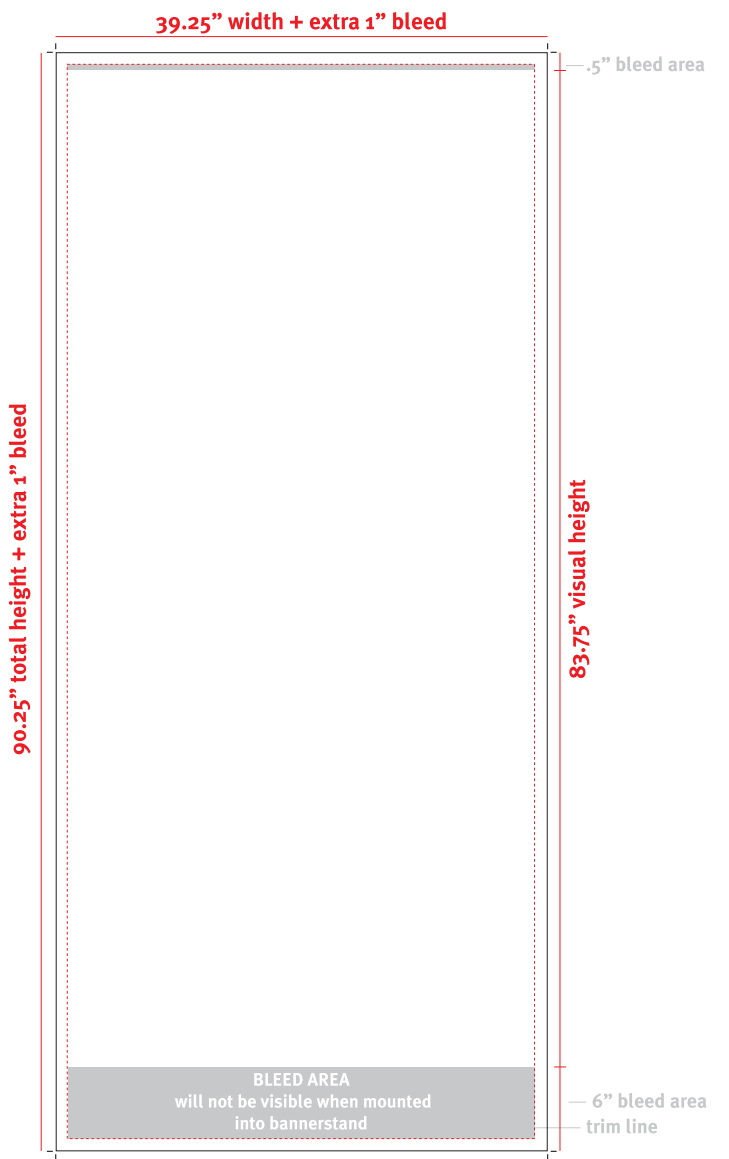

Please Provide a High Res PDF for Best Results

Pacific 1000 Rollup 39.25"

Retractable Banners:
Pacific 1000

Total Graphic Area: 39.25" w X 90.25" h
Total Visual Area: 39.25" w X 83.75" h

Please be sure to include a 1/2" bleed at the top & a 6" bleed at the bottom

Graphics printed on 8oz. Oxford using the dye-sublimation printing process will need an extra 1" bleed around the perimeter (see template on the right)

General Art Guidelines:

- CMYK Color
- Do not embed images, supply them
- Resolution must be 100-120 ppi
- All fonts must be created to outlines

LUCIANO RETOUCHING, INC.
MAMMOTH IMAGES.COM
12815 Kingsway Dr. • Cleveland, Ohio 44026
Voice 216 694 2004 • Email: images@lucianoretouching.com