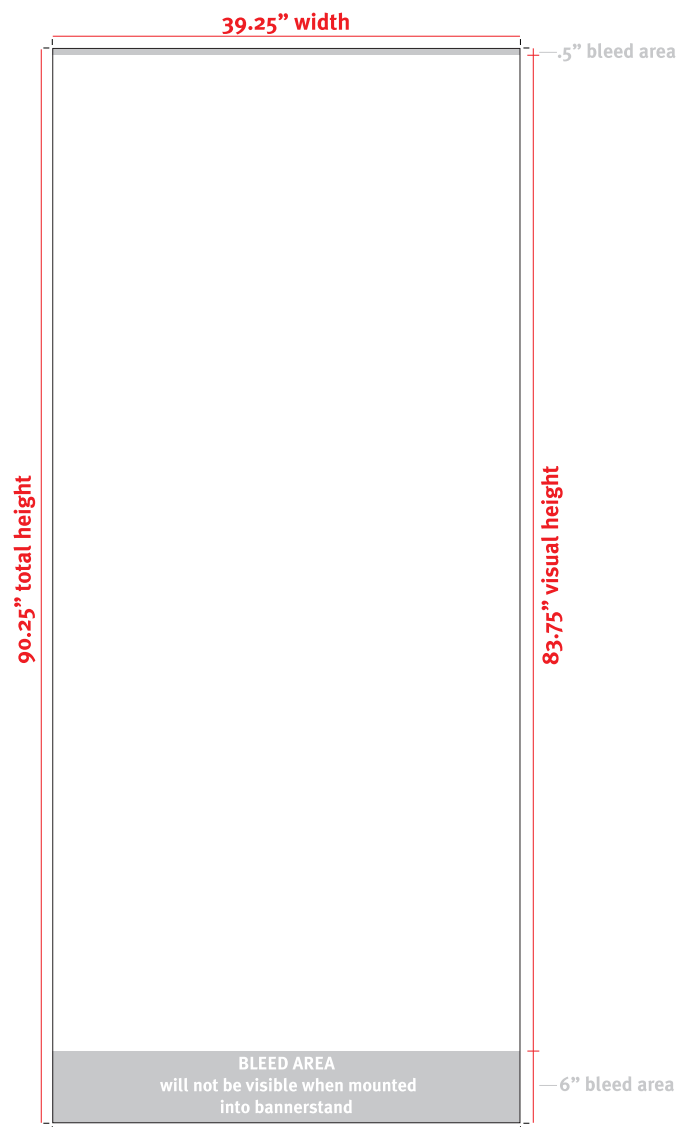

Please Provide a High Res PDF for Best Results

Pacific 1000 Rollup 39.25"

Retractable Banners:
Pacific 1000

Total Graphic Area: 39.25" w X 90.25" h
Total Visual Area: 39.25" w X 83.75" h

Please be sure to include a 1/2" bleed at the top & a 6" bleed at the bottom

Graphics printed on 8oz. Oxford using the dye-sublimation printing process will need an extra 1" bleed around the perimeter (see template on the right)

General Art Guidelines:

- CMYK Color
- Do not embed images, supply them
- Resolution must be 100-120 ppi
- All fonts must be created to outlines

LUCIANO RETOUCHING, INC.
MAMMOTH IMAGES.COM
12815 Kingsway Dr. • Cleveland, Ohio 44026
Voice 216 694 2004 • Email: images@lucianoretouching.com