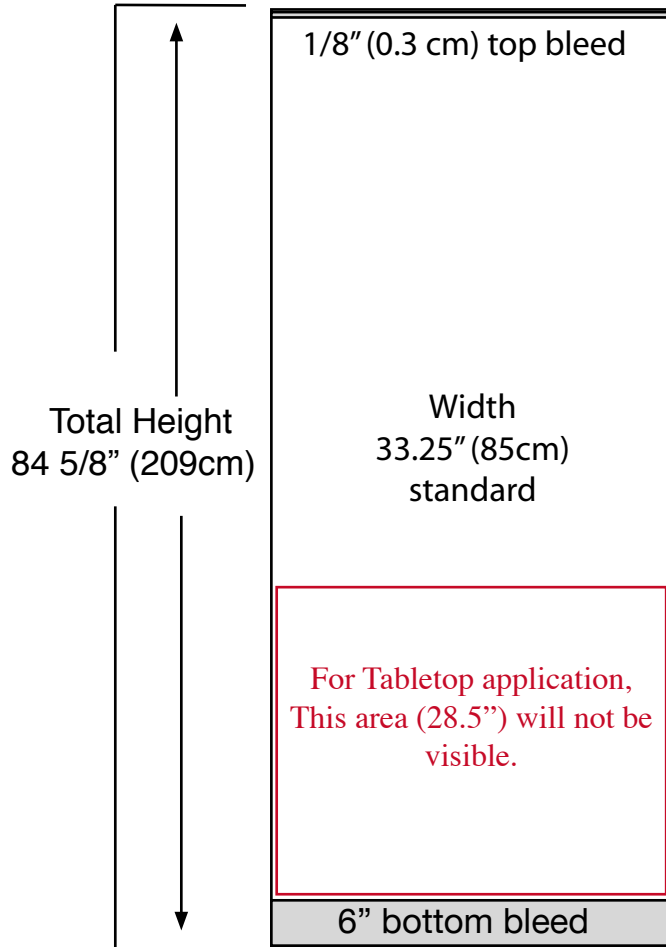

OUR ONLY LIMITATION IS YOUR
IMAGINATION!

Graphics Specs for The Retractable 2

Available Width: 21.5", 33.25", 39.25", 47.5" and 58.75".

Also available in **Double sided** 33.25".

Overall Height of Graphic: 84.625"

Visible Height of Graphic: 78.5"

Silver standard, Black available.

Light optional

Trade Show Graphics

Banner Stands & Retractable Displays

Banners

Vehicle graphics

just...think big