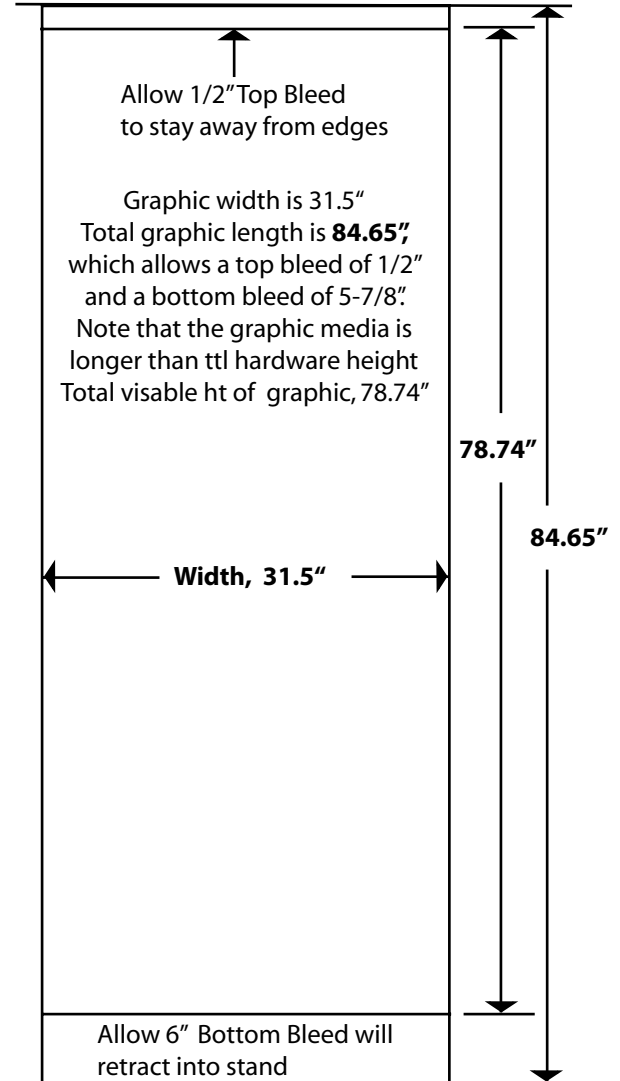

OUR ONLY LIMITATION IS YOUR
IMAGINATION!

Graphics Specs for The Panda

- Available Width: 31.5"
- Overall Height of Graphic: 84.65"
- Visible Height of Graphic: 78.74"
- Light optional

FEATURES & BENEFITS:

- Fabricated from 90% renewable resources.
- First environmentally friendly banner stand contributing to a greener planet.
- Precision-engineered retraction system.
- Easy to set-up and breakdown.
- Clean and streamlined design that maximizes visual impact

Trade Show Graphics

Banner Stands & Retractable Displays

Banners

Vehicle graphics

just...think big